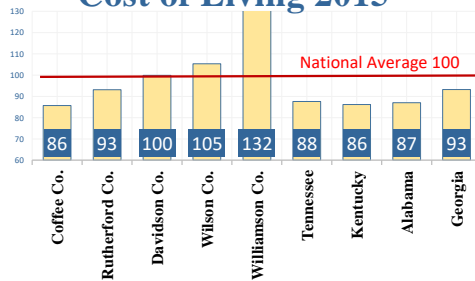

Community

Population ² 54,682 Citizens

21,170 Households ²

Cost of Living 2015 ³

Median Income ²
\$41,590

Median Age ²
38.8

Median Home Sale Price ²
\$124,000

Living in Same House 1+ years ²
83.8%