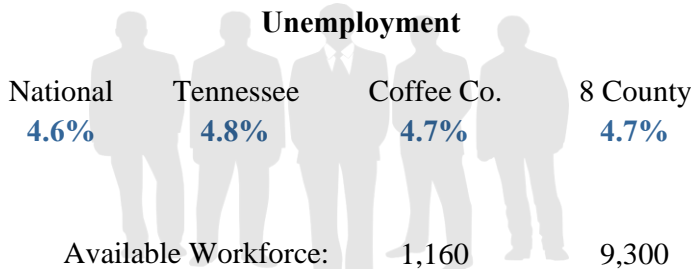

Labor

November 2016 Unemployment Report