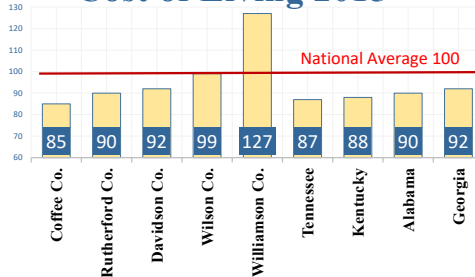

Community

Population ² 54,277 Citizens

21,131 Households ²

Cost of Living 2015 ³

Median Income ²
\$39,656

Median Age ²
38.8

Median Home Sale Price ⁴
\$120,000

Median Rent ³
\$844